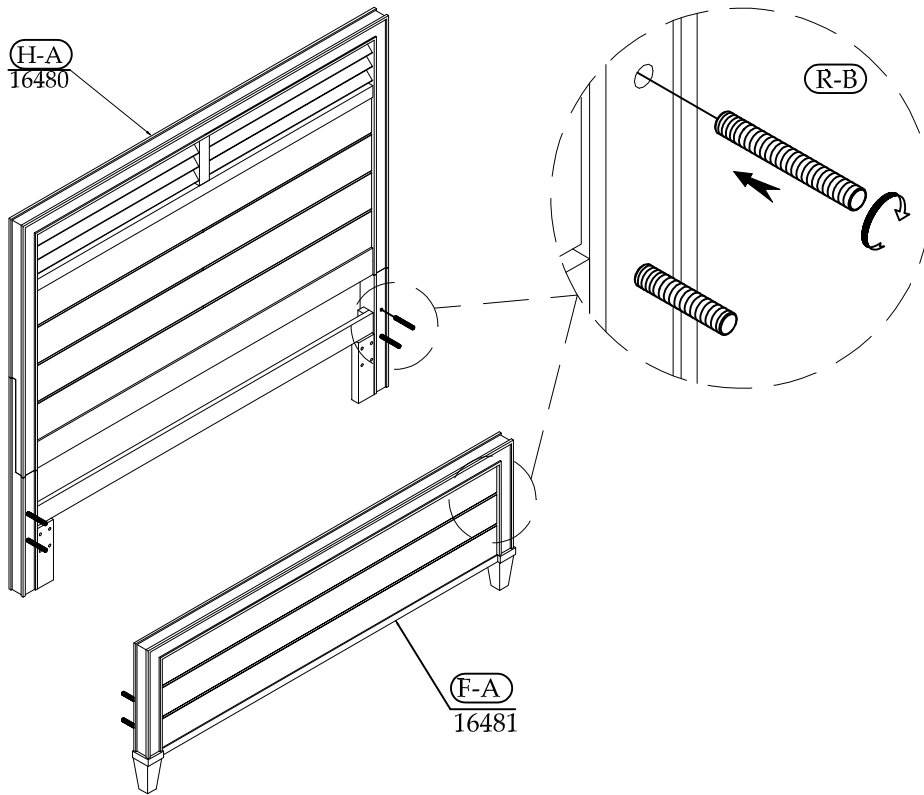

Hardware and Parts packed with the Footboard

<p>King Panel Footboard 16481</p>  <p>(F-A) 1 pc.</p>	<p>Wood Slat 76-3/4" Long</p>  <p>(F-B) 1 set</p>	<p>Wood Screw Ø4 x 30mm</p>  <p>(F-C) 10 pcs.</p>	<p>Support Leg 6-15/16" x 1-1/8" x 1-1/8"</p>  <p>(F-D) 10 pcs.</p>	<p>Screw Driver not included</p> 
--	---	---	---	---

Hardware and Parts packed with the Bed Rails

<p>Siderails - 16472</p>  <p>(R-A) 2 pcs.</p>	<p>All-Thread Bolt Ø5/16"-18 x 3-1/2"</p>  <p>(R-B) 8 pcs.</p>	<p>Arc Washer 37x17mm</p>  <p>(R-C) 8 pcs.</p>	<p>Spring Washer Ø5/16" x Ø13mm</p>  <p>(R-D) 8 pcs.</p>	<p>Flat Washer Ø5/16" x Ø16mm</p>  <p>(R-E) 8 pcs.</p>	<p>Hex Nut Ø5/16" x 18mm</p>  <p>(R-F) 8 pcs.</p>	<p>Open Wrench 12 mm</p>  <p>(R-G) 1 pc.</p>
---	---	---	---	---	--	---

6/0-6/6 King Louver Bed

16480 -- 6/0 - 6/6 Louver Panel Headboard

16481 -- 6/6 Panel Footboard

16472 -- 5/0 - 6/6 Siderails

STEP 1

STEP 2

STEP 3

STEP 4

STEP 5

STEP 6

Adjustable leveler.

6/0-6/6 King Louver Bed

16480- 6/0-6/6 Louver Panel Headboard

The headboard may be used alone with a Eastern King or California King size metal bed frame.