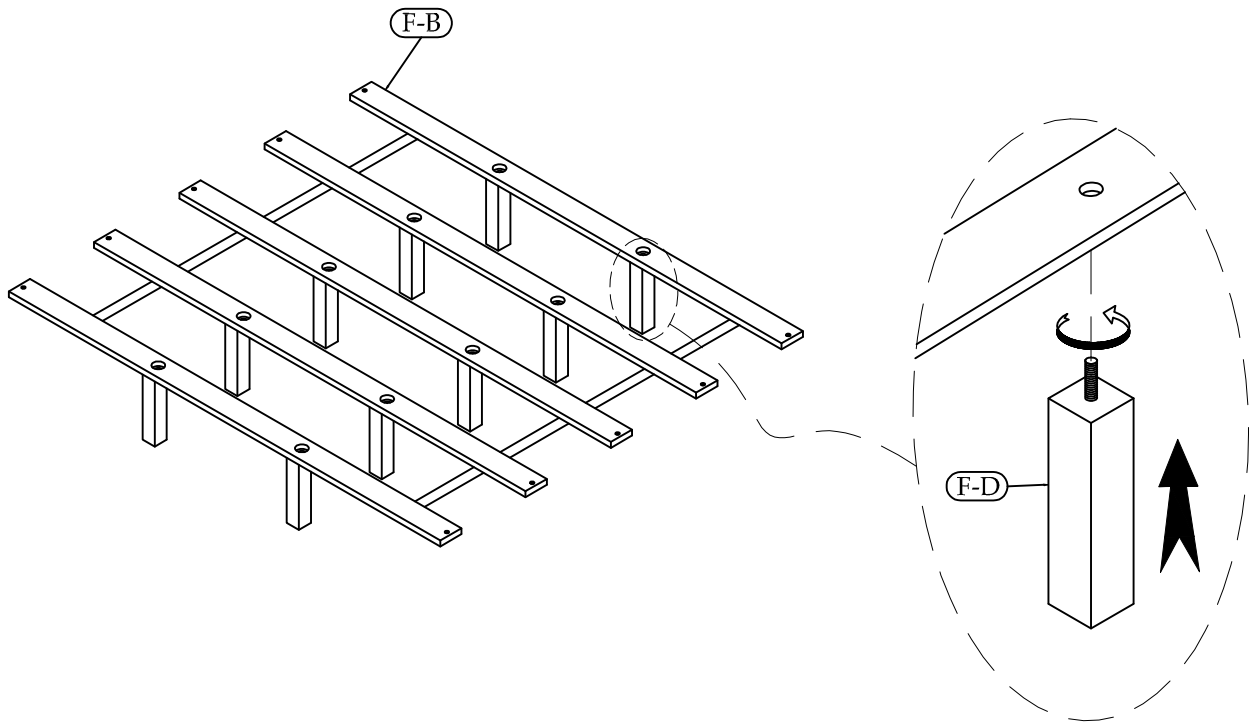

Hardware and Parts packed with the Bed Rails

<p>Siderails - 16472</p>  <p>(R-A) 2 pcs.</p>	<p>All-Thread Bolt Ø5/16"-18 x 3-1/2"</p>  <p>(R-B) 8 pcs.</p>	<p>Arc Washer 37x17mm</p>  <p>(R-C) 8 pcs.</p>	<p>Spring Washer Ø5/16" x Ø13mm</p>  <p>(R-D) 8 pcs.</p>	<p>Flat Washer Ø5/16" x Ø16mm</p>  <p>(R-E) 8 pcs.</p>	<p>Hex Nut Ø5/16" x 18mm</p>  <p>(R-F) 8 pcs.</p>	<p>Open Wrench 12 mm</p>  <p>(R-G) 1 pc.</p>
---	---	---	---	---	--	---

STEP 5

STEP 6

Adjustable leveler.

6/0-6/6 King Louver Bed

16480- 6/0-6/6 Louver Panel Headboard

The headboard may be used alone with a Eastern King or California King size metal bed frame.