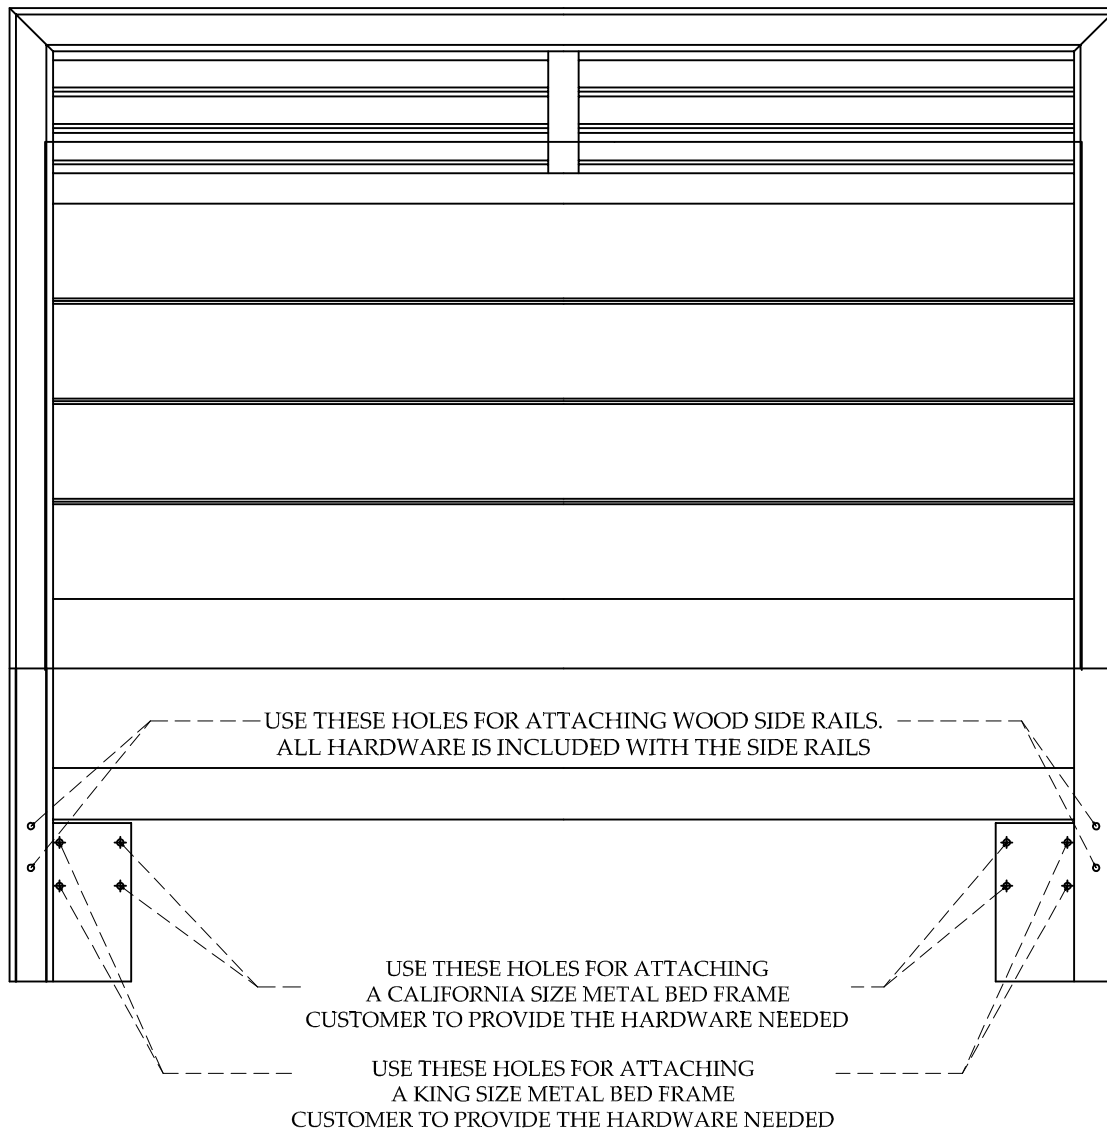

Hardware and Parts packed with the Footboard

<p>King Panel Footboard 16481</p>  <p>(F-A) 1 pc.</p>	<p>Wood Slat 76-3/4" Long</p>  <p>(F-B) 1 set</p>	<p>Wood Screw Ø4 x 30mm</p>  <p>(F-C) 10 pcs.</p>	<p>Support Leg 6-15/16" x 1-1/8" x 1-1/8"</p>  <p>(F-D) 10 pcs.</p>	<p>Screw Driver not included</p> 
--	---	---	---	---

Hardware and Parts packed with the Bed Rails

<p>Siderails - 16472</p>  <p>(R-A) 2 pcs.</p>	<p>All-Thread Bolt Ø5/16"-18 x 3-1/2"</p>  <p>(R-B) 8 pcs.</p>	<p>Arc Washer 37x17mm</p>  <p>(R-C) 8 pcs.</p>	<p>Spring Washer Ø5/16" x Ø13mm</p>  <p>(R-D) 8 pcs.</p>	<p>Flat Washer Ø5/16" x Ø16mm</p>  <p>(R-E) 8 pcs.</p>	<p>Hex Nut Ø5/16" x 18mm</p>  <p>(R-F) 8 pcs.</p>	<p>Open Wrench 12 mm</p>  <p>(R-G) 1 pc.</p>
---	---	---	---	---	--	---

STEP 5

STEP 6

Adjustable leveler.

6/0-6/6 King Louver Bed

16480- 6/0-6/6 Louver Panel Headboard

The headboard may be used alone with a Eastern King or California King size metal bed frame.