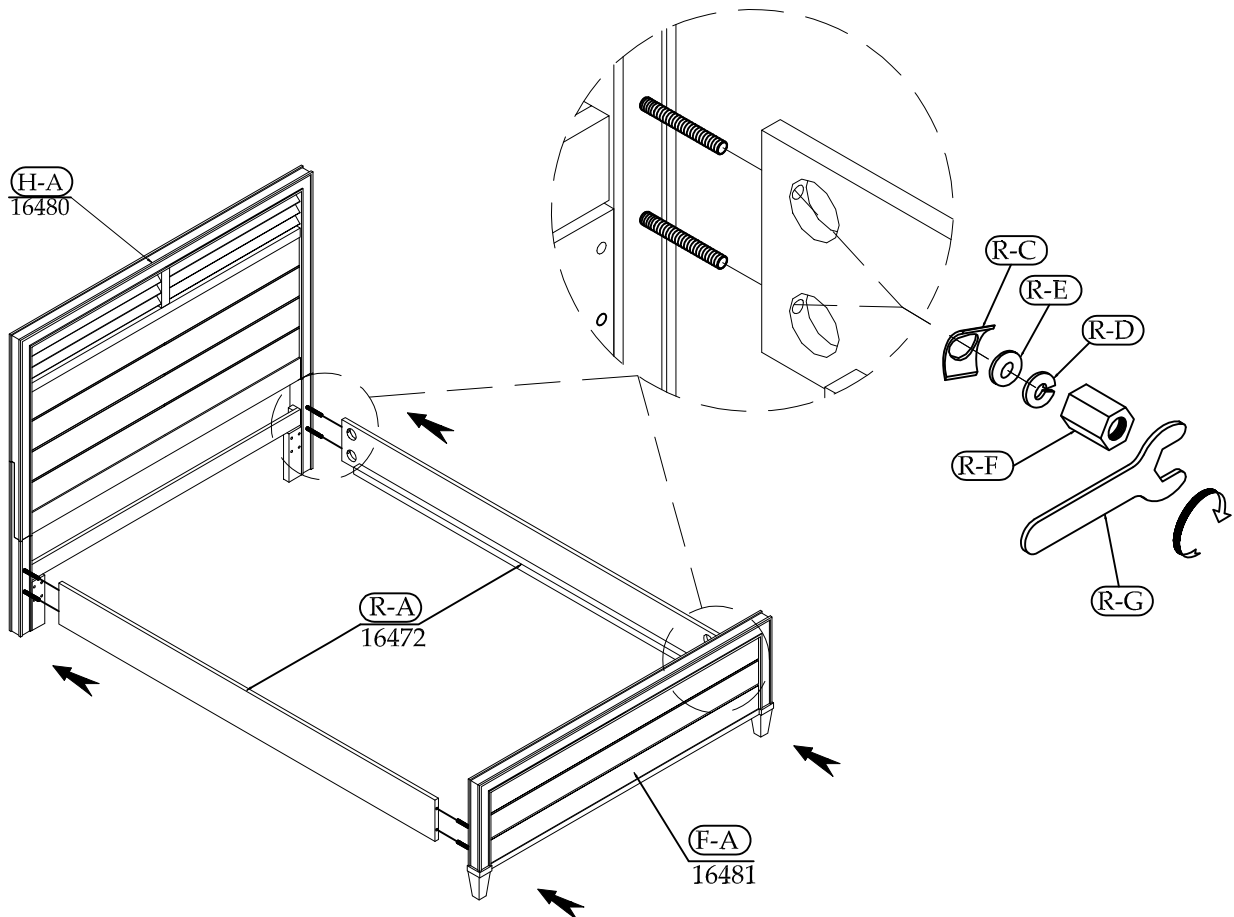

Hardware and Parts packed with the Headboard

<p>King Louver Panel Headboard 16480</p>  <p>(H-A) 1 pc.</p>	<p>Headboard Post (Right)</p>  <p>(H-B) 1 pc.</p>	<p>Headboard Post (Left)</p>  <p>(H-C) 1 pc.</p>	<p>Headboard Stretcher</p>  <p>(H-D) 1 pc.</p>
<p>Allen Head Bolt Ø5/16"-18 x 1-3/4"</p>  <p>(H-E) 8 pcs.</p>	<p>Spring Washer Ø5/16" x Ø13mm</p>  <p>(H-F) 8 pcs.</p>	<p>Flat Washer Ø5/16" x Ø19mm</p>  <p>(H-G) 8 pcs.</p>	<p>Allen key M5</p>  <p>(H-H) 1 pc.</p>

Hardware and Parts packed with the Footboard

<p>King Panel Footboard 16481</p>  <p>(F-A) 1 pc.</p>	<p>Wood Slat 76-3/4" Long</p>  <p>(F-B) 1 set</p>	<p>Wood Screw Ø4 x 30mm</p>  <p>(F-C) 10 pcs.</p>	<p>Support Leg 6-15/16" x 1-1/8" x 1-1/8"</p>  <p>(F-D) 10 pcs.</p>	<p>Screw Driver not included</p> 
--	---	---	---	---

Hardware and Parts packed with the Bed Rails

<p>Siderails - 16472</p>  <p>(R-A) 2 pcs.</p>	<p>All-Thread Bolt Ø5/16"-18 x 3-1/2"</p>  <p>(R-B) 8 pcs.</p>	<p>Arc Washer 37x17mm</p>  <p>(R-C) 8 pcs.</p>	<p>Spring Washer Ø5/16" x Ø13mm</p>  <p>(R-D) 8 pcs.</p>	<p>Flat Washer Ø5/16" x Ø16mm</p>  <p>(R-E) 8 pcs.</p>	<p>Hex Nut Ø5/16" x 18mm</p>  <p>(R-F) 8 pcs.</p>	<p>Open Wrench 12 mm</p>  <p>(R-G) 1 pc.</p>
---	---	---	---	---	--	---

STEP 5

STEP 6

Adjustable leveler.

6/0-6/6 King Louver Bed

16480- 6/0-6/6 Louver Panel Headboard

The headboard may be used alone with a Eastern King or California King size metal bed frame.