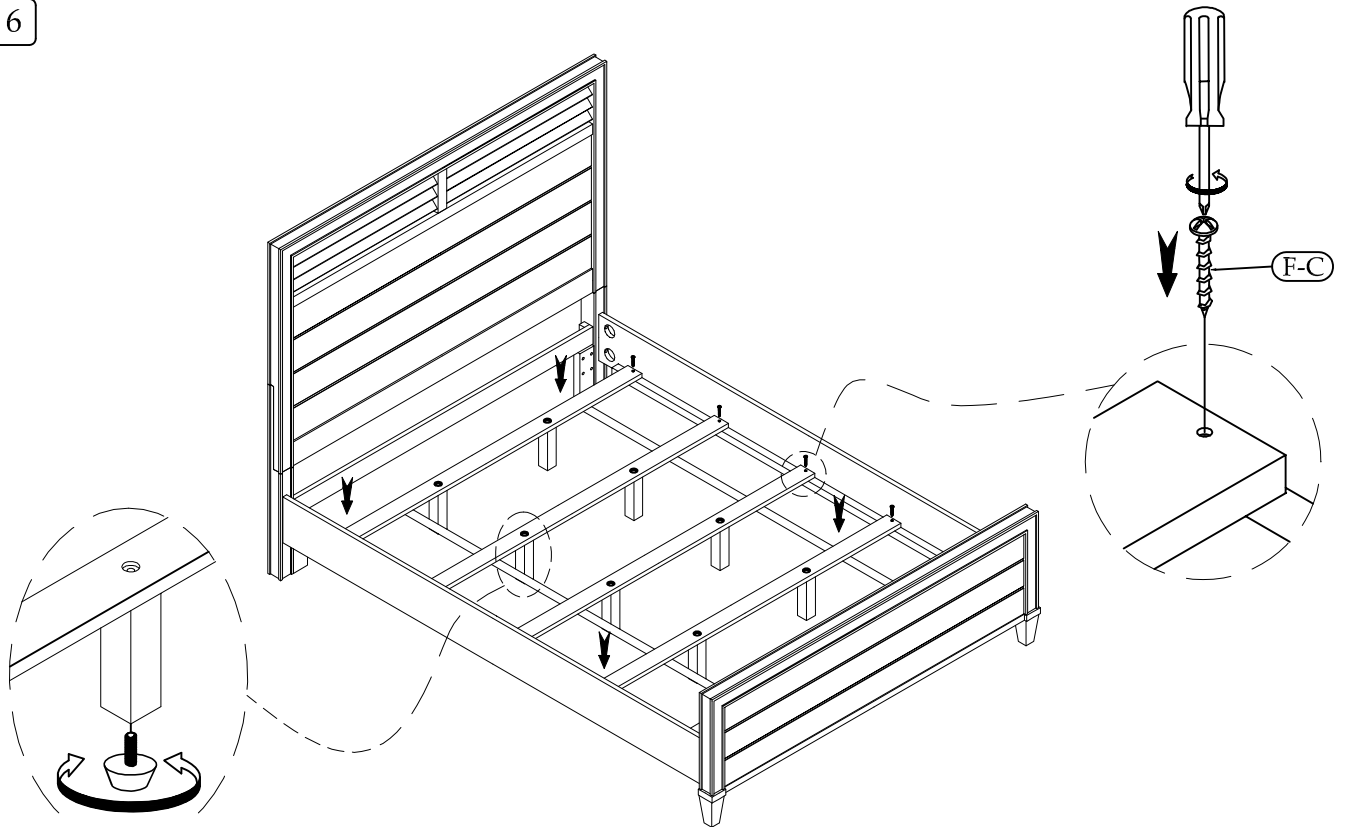

Hardware and Parts packed with the Footboard

<p>King Panel Footboard 16481</p>  <p>(F-A) 1 pc.</p>	<p>Wood Slat 76-3/4" Long</p>  <p>(F-B) 1 set</p>	<p>Wood Screw Ø4 x 30mm</p>  <p>(F-C) 10 pcs.</p>	<p>Support Leg 6-15/16" x 1-1/8" x 1-1/8"</p>  <p>(F-D) 10 pcs.</p>	<p>Screw Driver not included</p> 
--	---	---	---	---

Hardware and Parts packed with the Bed Rails

<p>Siderails - 16472</p>  <p>(R-A) 2 pcs.</p>	<p>All-Thread Bolt Ø5/16"-18 x 3-1/2"</p>  <p>(R-B) 8 pcs.</p>	<p>Arc Washer 37x17mm</p>  <p>(R-C) 8 pcs.</p>	<p>Spring Washer Ø5/16" x Ø13mm</p>  <p>(R-D) 8 pcs.</p>	<p>Flat Washer Ø5/16" x Ø16mm</p>  <p>(R-E) 8 pcs.</p>	<p>Hex Nut Ø5/16" x 18mm</p>  <p>(R-F) 8 pcs.</p>	<p>Open Wrench 12 mm</p>  <p>(R-G) 1 pc.</p>
---	---	---	---	---	--	---

6/0-6/6 King Louver Bed

16480 -- 6/0 - 6/6 Louver Panel Headboard

16481 -- 6/6 Panel Footboard

16472 -- 5/0 - 6/6 Siderails

STEP 1

STEP 2

STEP 3

STEP 4

STEP 5

STEP 6

Adjustable leveler.

6/0-6/6 King Louver Bed

16480- 6/0-6/6 Louver Panel Headboard

The headboard may be used alone with a Eastern King or California King size metal bed frame.