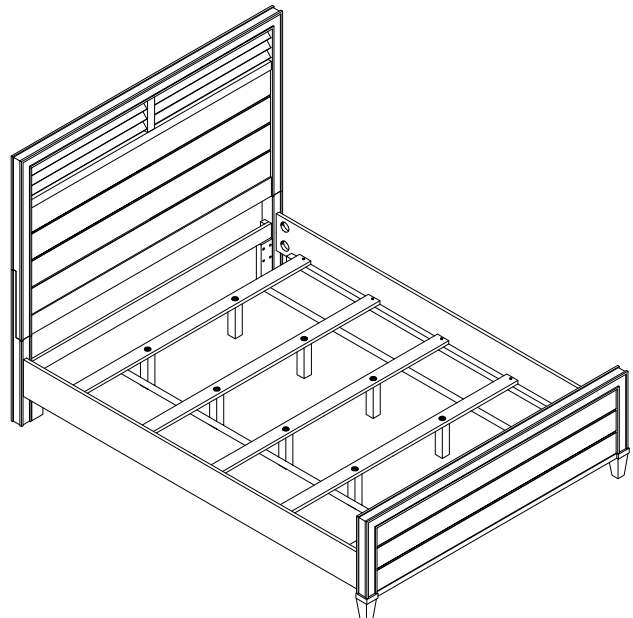

Hardware and Parts packed with the Headboard

<p>King Louver Panel Headboard 16480</p>  <p>(H-A) 1 pc.</p>	<p>Headboard Post (Right)</p>  <p>(H-B) 1 pc.</p>	<p>Headboard Post (Left)</p>  <p>(H-C) 1 pc.</p>	<p>Headboard Stretcher</p>  <p>(H-D) 1 pc.</p>
<p>Allen Head Bolt Ø5/16"-18 x 1-3/4"</p>  <p>(H-E) 8 pcs.</p>	<p>Spring Washer Ø5/16" x Ø13mm</p>  <p>(H-F) 8 pcs.</p>	<p>Flat Washer Ø5/16" x Ø19mm</p>  <p>(H-G) 8 pcs.</p>	<p>Allen key M5</p>  <p>(H-H) 1 pc.</p>

Hardware and Parts packed with the Footboard

<p>King Panel Footboard 16481</p>  <p>(F-A) 1 pc.</p>	<p>Wood Slat 76-3/4" Long</p>  <p>(F-B) 1 set</p>	<p>Wood Screw Ø4 x 30mm</p>  <p>(F-C) 10 pcs.</p>	<p>Support Leg 6-15/16" x 1-1/8" x 1-1/8"</p>  <p>(F-D) 10 pcs.</p>	<p>Screw Driver not included</p> 
--	---	---	---	---

Hardware and Parts packed with the Bed Rails

<p>Siderails - 16472</p>  <p>(R-A) 2 pcs.</p>	<p>All-Thread Bolt Ø5/16"-18 x 3-1/2"</p>  <p>(R-B) 8 pcs.</p>	<p>Arc Washer 37x17mm</p>  <p>(R-C) 8 pcs.</p>	<p>Spring Washer Ø5/16" x Ø13mm</p>  <p>(R-D) 8 pcs.</p>	<p>Flat Washer Ø5/16" x Ø16mm</p>  <p>(R-E) 8 pcs.</p>	<p>Hex Nut Ø5/16" x 18mm</p>  <p>(R-F) 8 pcs.</p>	<p>Open Wrench 12 mm</p>  <p>(R-G) 1 pc.</p>
---	---	---	---	---	--	---

6/0-6/6 King Louver Bed

16480 -- 6/0 - 6/6 Louver Panel Headboard

16481 -- 6/6 Panel Footboard

16472 -- 5/0 - 6/6 Siderails

STEP 1

STEP 2

STEP 3

STEP 4